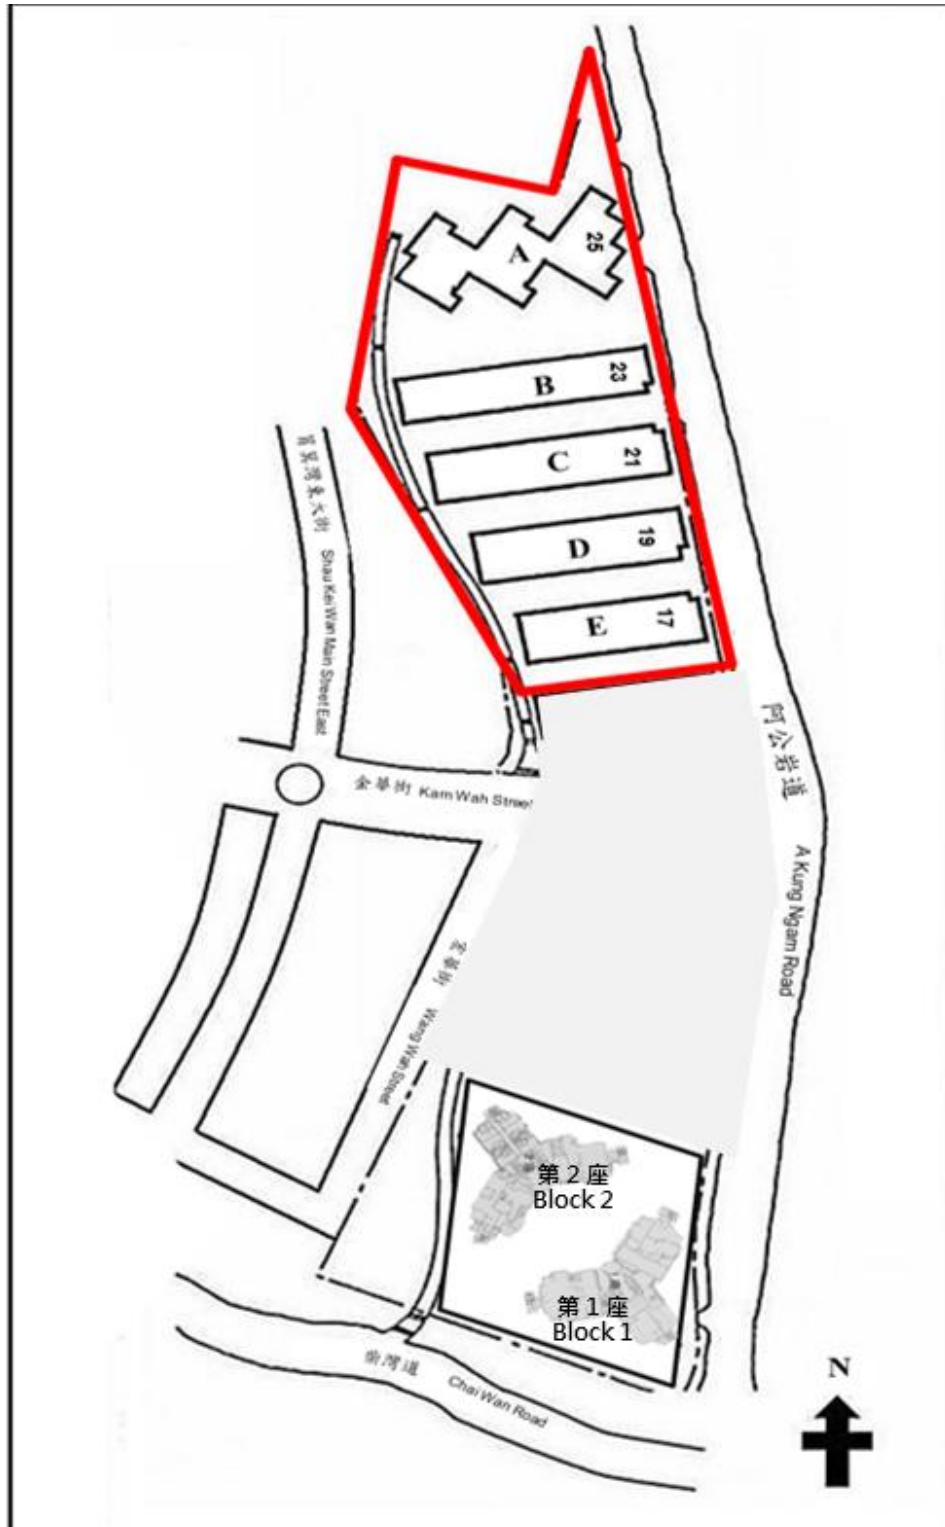

## Location Plan for Block A - E of Ming Wah Dai Ha

1. All flats available for allocation under the Scheme are located in Block A-E of Ming Wah Dai Ha (within the **red line** of this location plan)
2. Phase I Redevelopment of Ming Wah Dai Ha (Block 1 & 2) is **NOT** included in the Scheme.
3. This location plan is not drawn to scale and for reference only.